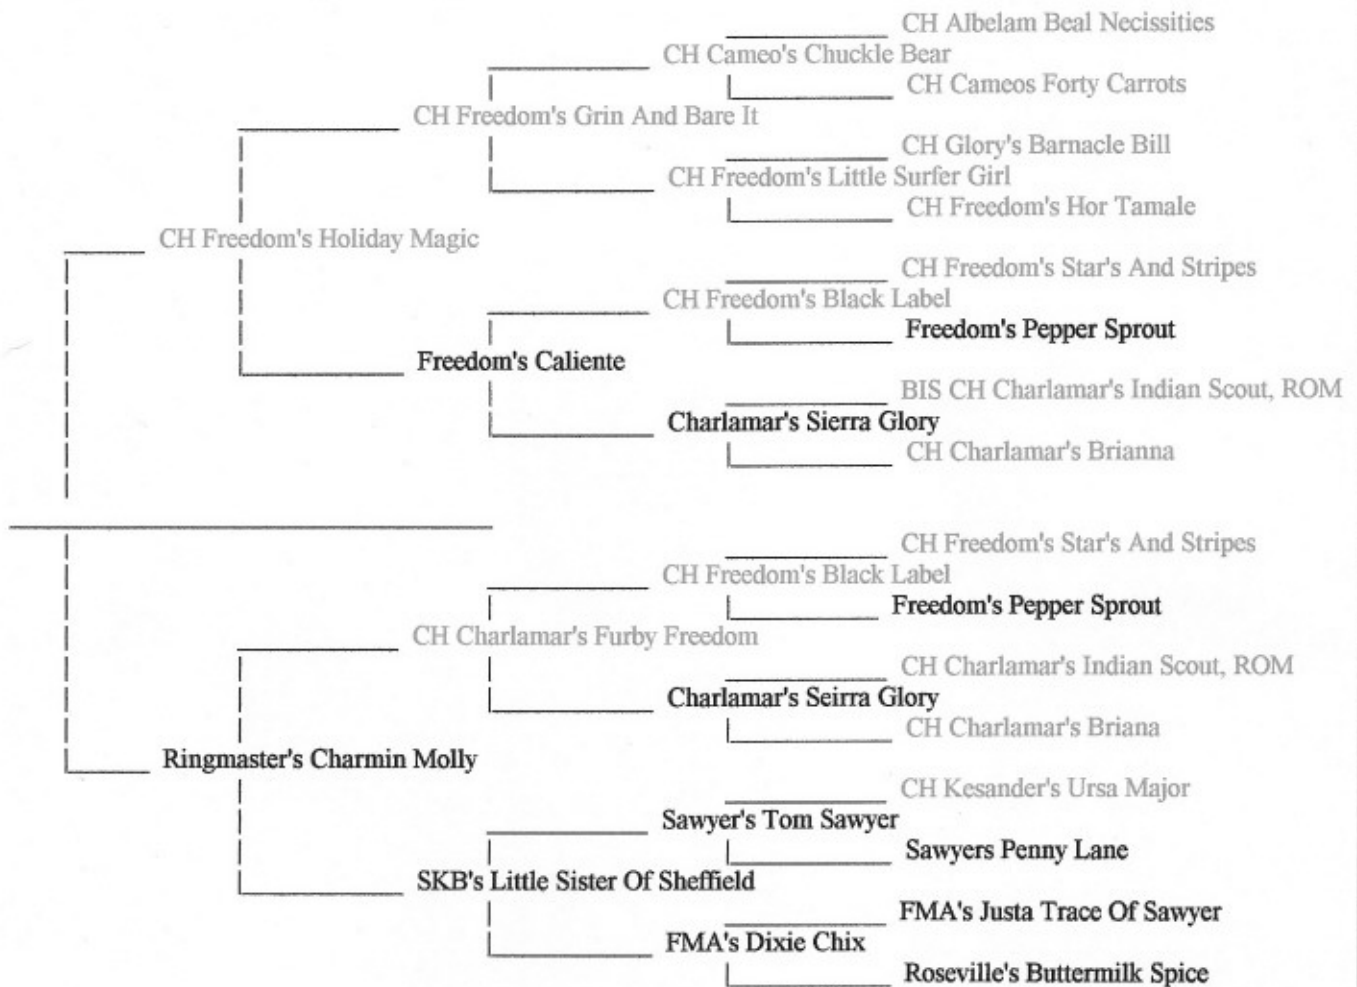

## CERTIFICATE OF PEDIGREE

**Line Breeding:**

- CH Freedom's Black Label (3 - 3), 25%
- CH Ivanwold Touch Of Charlamar (5 - 5), 6.25%
- CH Kesander's Ursa Major (0 - 4,5), 9.375%
- Sawyer's Tom Sawyer (0 - 3,5), 15.62%
- CH Charlamar's Miss Tooie (5 - 5), 6.25%
- Charlamar's Orange Pumpkin (5 - 5), 6.25%
- Sawyers Penny Lane (0 - 4,5), 9.375%

I hereby certify, to the best of my knowledge, that this Pedigree is correct: